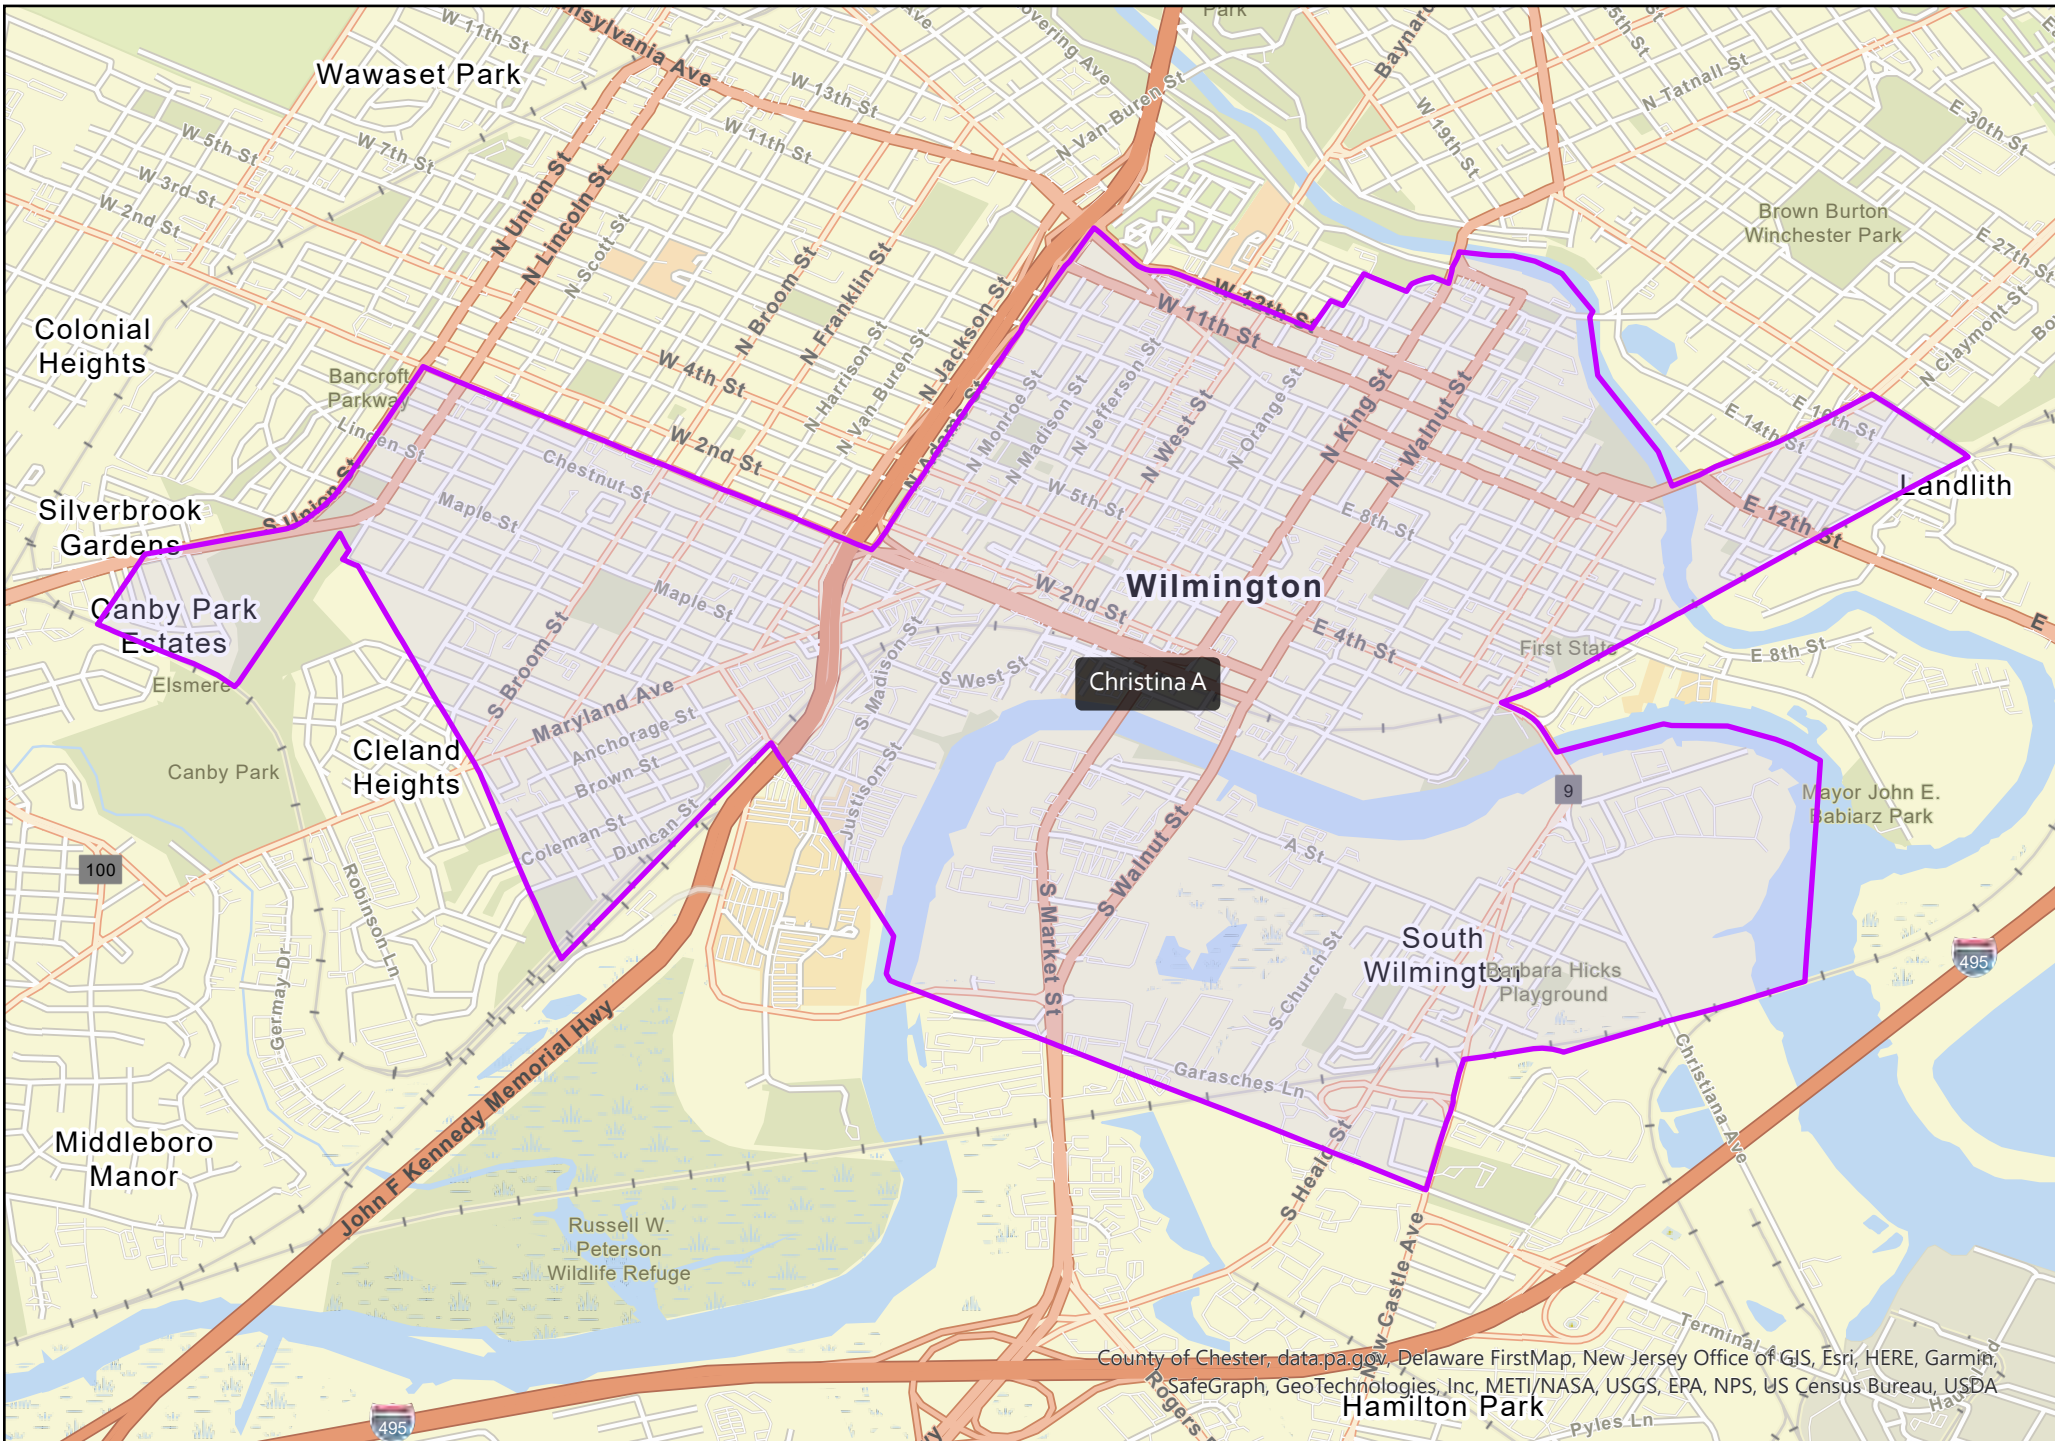

2021 Christina School District

Nominating District Reapportionment

Adopted by the State Board of Elections: December 13, 2021

Adopted by the State Board of Education: December 16, 2021

Christina School District Nominating District Overview

Nominating Districts effective for the 2022 School Board Elections

Christina School District Nominating District A

Nominating Districts effective for the 2022 School Board Elections

Christina School District Nominating District B

Nominating Districts effective for the 2022 School Board Elections

Christina School District Nominating District C

Nominating Districts effective for the 2022 School Board Elections

Christina School District Nominating District D