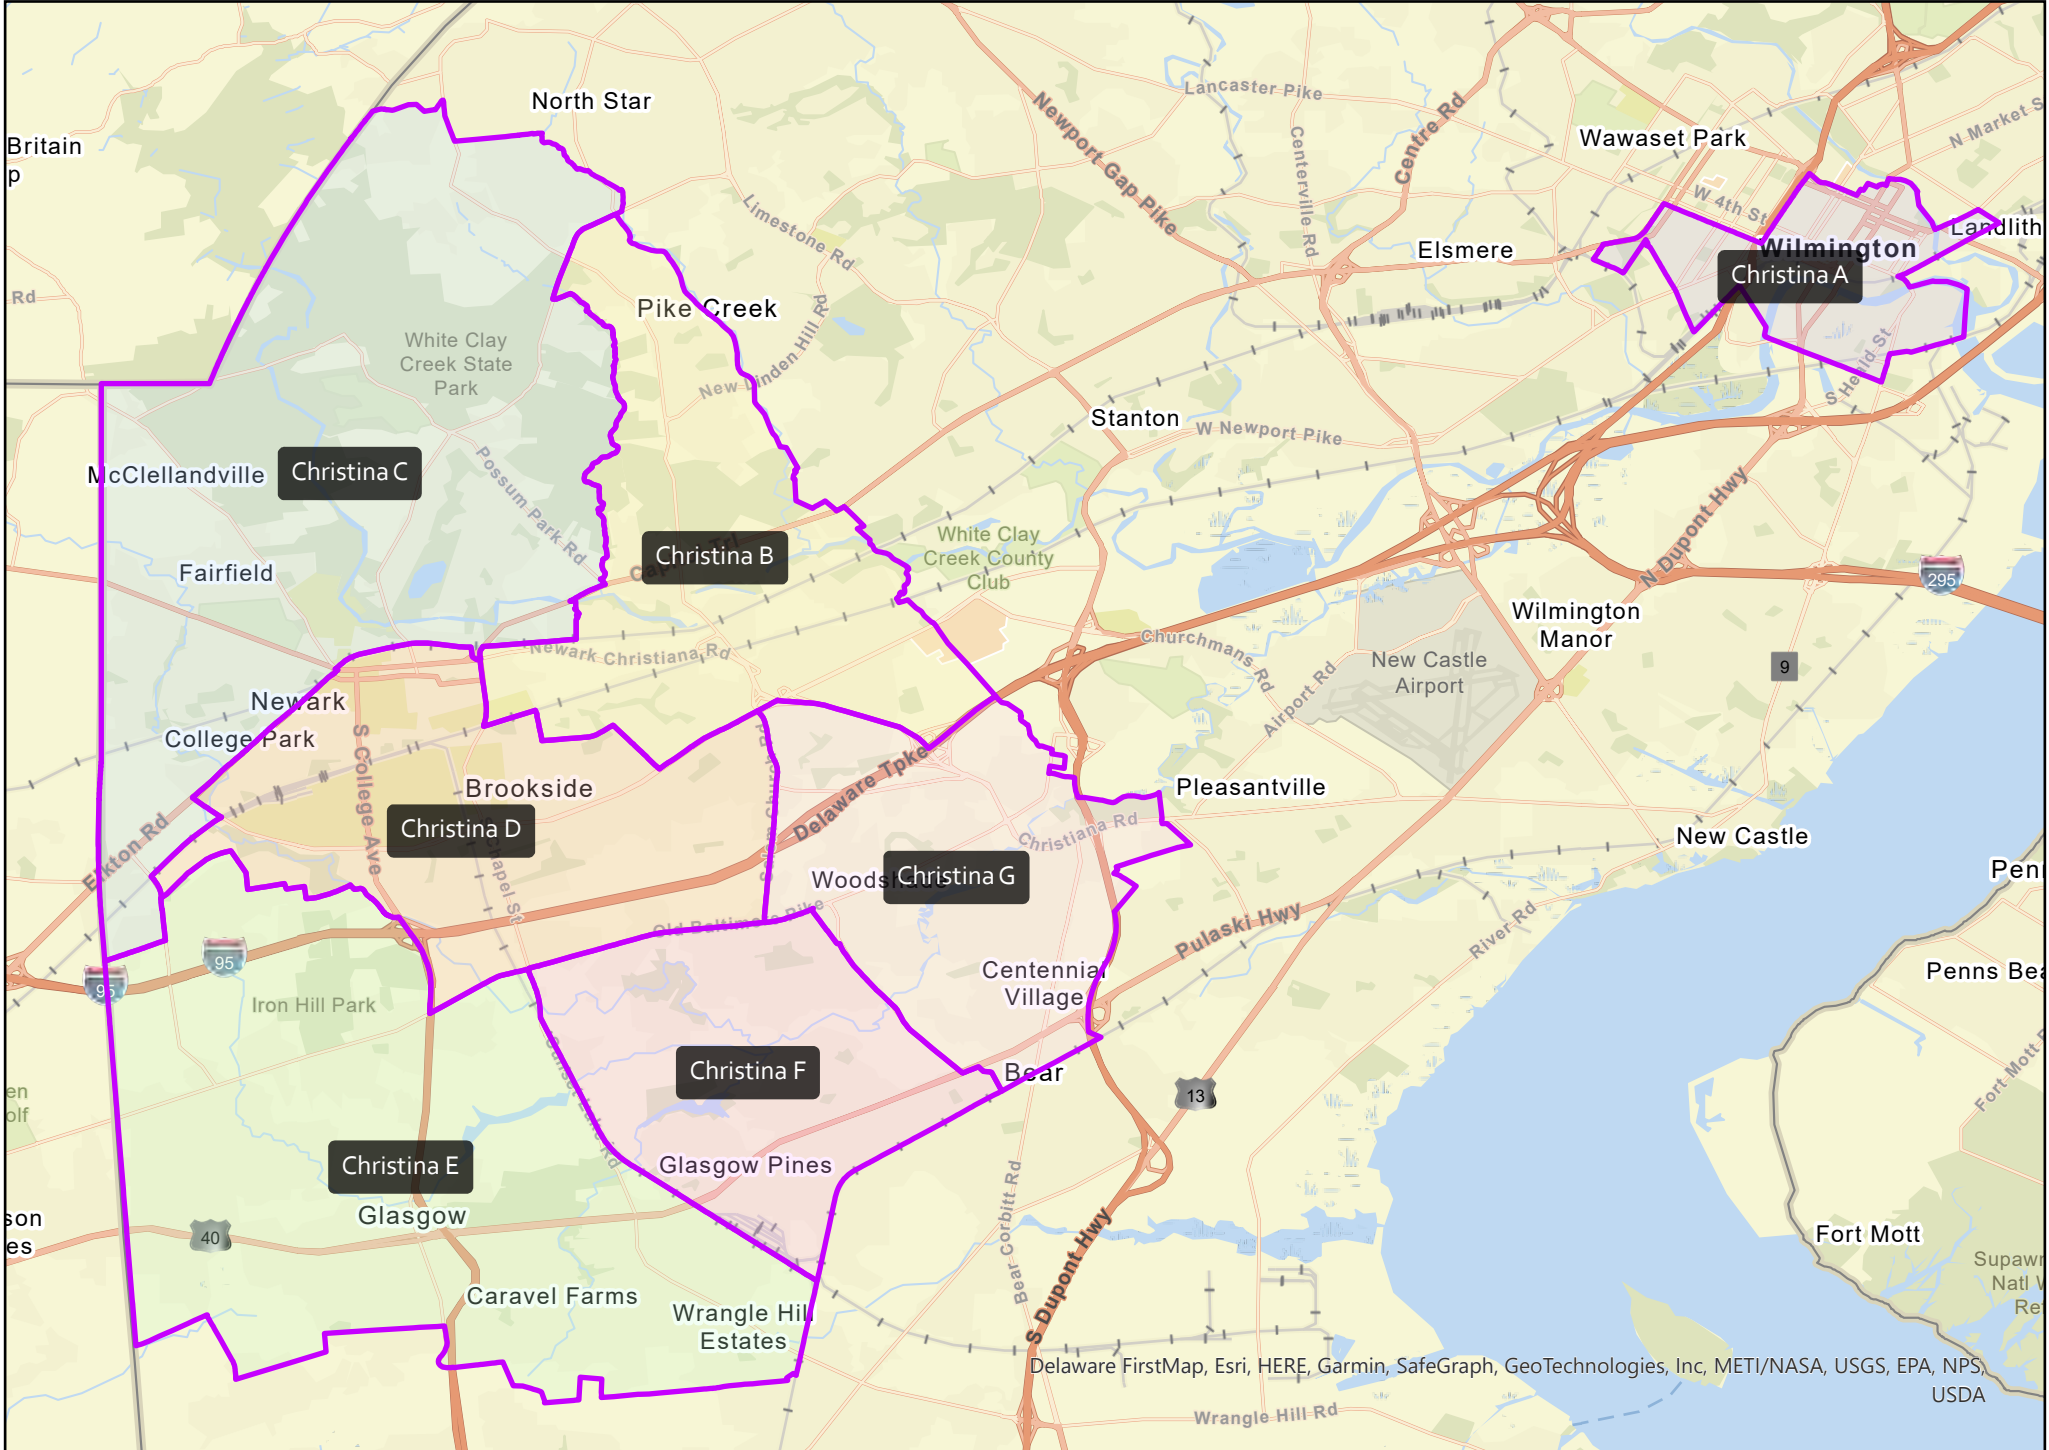

2021 Christina School District

Nominating District Reapportionment

Adopted by the State Board of Elections: December 13, 2021

Adopted by the State Board of Education: December 16, 2021

Christina School District Nominating District Overview

Nominating Districts effective for the 2022 School Board Elections

Christina School District Nominating District A

Nominating Districts effective for the 2022 School Board Elections

Christina School District Nominating District B

Nominating Districts effective for the 2022 School Board Elections

Christina School District Nominating District C

Nominating Districts effective for the 2022 School Board Elections

Christina School District Nominating District D